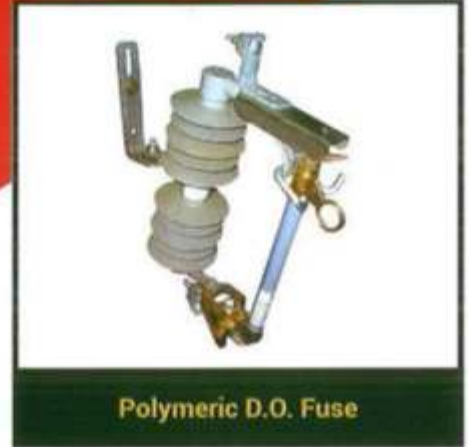

Isolator Blade On/Off HotStick

Section: 1/2/3/4
Length: 6ft to 18ft

Earthing Clamps/Accessories

Features

- Fiber Glass Profiles Manufactured from High Quality Epoxy Resin.
- Manufactured in Automatic Putnusion Plant.
- Strong Electrical & Michanical Strength.
- Super Smooth Glosy Finish Prevent Moisture.
- Excellent Dielectric Strength.
- Type Tested as per IS/IEC Standard.
- Unique Telescopic Design Easy to Assemble & Easy to Operate.
- Equipped with FRP/Rubber Insulator to Increase Creepage Distance.
- Bottom Provided with Slip Resistance Rubber Grip.
- Canvas Cover Bag for Protection of Equipment.

Conductor Clamp
30mm

Conductor Clamp
50mm

Spring Loaded
Conductor Clamp

Detachable
Conductor Clamp
50 mm

Copper
Discharge Hook
30 mm to 125 mm

Spring Loaded Clamp
30 mm

Spring Loaded Clamp
60 mm

Bus Bar Clamp
75/100/125 mm

Aluminium/Copper
Grounding Clamp
30 mm

Copper Earthing Cable
10 sq mm to 95 sq mm

Tree Branch
Trimer

Polymeric Composite Insulator

Polymeric D.O. Fuse

Polymeric Composite Insulator

Polymeric D.O. Fuse

FRP Battery Stand