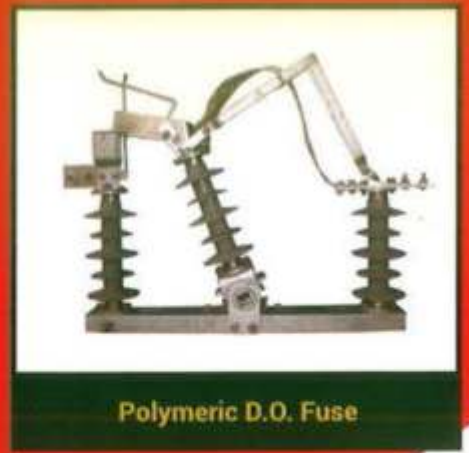

Isolator Blade On/Off HotStick

Section: 1/2/3/4
Length: 6ft to 18ft

Earthing Clamps/Accessories

Features

- Fiber Glass Profiles Manufactured from High Quality Epoxy Resin.
- Manufactured in Automatic Putnusion Plant.
- Strong Electrical & Michanical Strength.
- Super Smooth Glosy Finish Prevent Moisture.
- Excellent Dielectric Strength.
- Type Tested as per IS/IEC Standard.
- Unique Telescopic Design Easy to Assemble & Easy to Operate.
- Equipped with FRP/Rubber Insulator to Increase Creepage Distance.
- Bottom Provided with Slip Resistance Rubber Grip.
- Canvas Cover Bag for Protection of Equipment.

Conductor Clamp
30mm

Conductor Clamp
50mm

Spring Loaded
Conductor Clamp

Detachable
Conductor Clamp
50 mm

Copper
Discharge Hook
30 mm to 125 mm

Spring Loaded Clamp
30 mm

Spring Loaded Clamp
60 mm

Bus Bar Clamp
75/100/125 mm

Aluminium/Copper
Grounding Clamp
30 mm

Copper Earthing Cable
10 sq mm to 95 sq mm

Tree Branch
Trimer

Polymeric Composite Insulator

Polymeric D.O. Fuse

Polymeric Composite Insulator

Polymeric D.O. Fuse

FRP Battery Stand