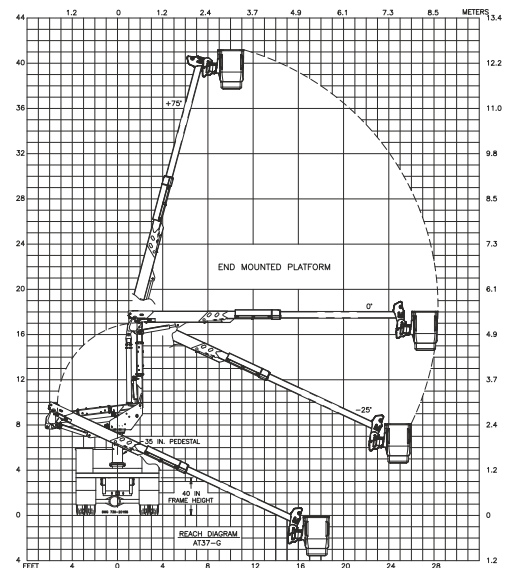

SPECIFICATIONS	Ground to Bottom of Platform*	37.8 ft (11.5 m)
	@ Distance From Centerline	11.2 ft (3.4 m)
	Maximum Reach:	
	End-Mount	28.3 ft (8.6 m)
	Side-Mount	26.2 ft (8.0 m)
	@ Platform Height	14.6 ft (4.5 m)
	Stowed Travel Height*	10.2 ft (3.1 m)
	Lower Boom Articulation	-25° to 75°
	Articulating Arm Articulation	-7° to 90°
	Rotation	Continuous
Weight of Unit	2378 lb (1079 kg)	
* Based on a 40 in (1016 mm) chassis frame height		

OPTIONS

- Non-Continuous Rotation
- Secondary Stowage System
- Engine Start/Stop
- Tool Circuit at Tailshelf
- Outriggers, Vertical
- 400 lb Platform Capacity
- Platform Cover
- Platform Rotator - 90° or 180°
- Platform, 24 x 24 x 42 (610 x 610x 1067mm) Nominal

Recommended safety equipment, available through Altec Supply, include a fall protection system and wheel chocks for stationary set-ups.

REACH DIAGRAM