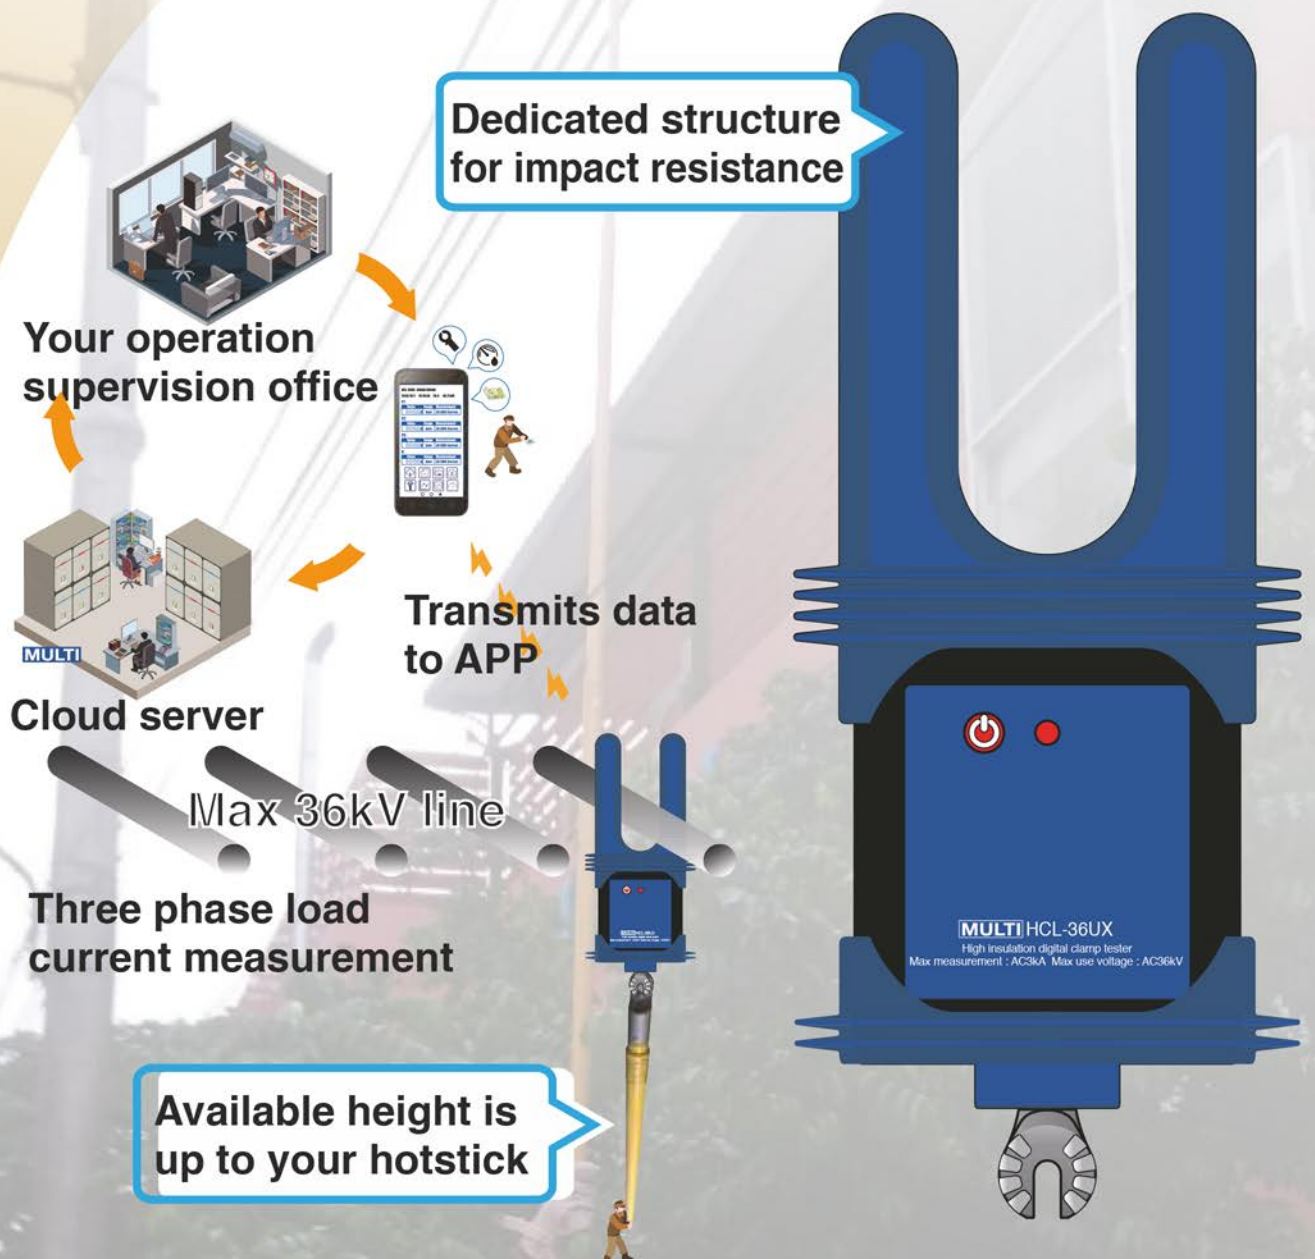

# HCL-36UX

Digital Clamp Tester

AC load current measurements for high voltage circuit

-  Measurement Value
-  Measurement time
-  Temperature and humidity
-  Measurement point

# HCL-36UX

Digital Clamp Current Tester for High Voltage

Communication method:Blue tooth 4.2

Shipment schedule:Apr/2020(Shipped in PO received)

Exclusive sales rights granted:At least 50 units sold annually

Description	Specification
Measurement	AC Load current
Range	AC 0.1A~3000A
Range switchover	2range auto(330A/3000A)
Frequency range	50~60Hz
Resolution	0.1A(0-329.9A), 1A(330-3000A)
Accuracy	±1%rdg±2dgt
AC conversion	True RMS value by analog calculation
A/D conversion	Integral
Sample rate	2 time/1s
Insulation Resistance	More than 100MO by DC1kV insulation tester (Between CT~Universal connector)
Withstanding Voltage	70kV/5min (Between CT~Universal connector)
Operating circuit voltage	AC36kV(50/60Hz)
Operating Temperature	-20~60°C 20~96% When using a lithium battery (without condensation)
Storage Temperature	5~45°C 20~96% When using alkaline battery (without condensation)
Temperature/Humidity display	Approximate value by our APP "M-tracer"
CT shape	Type-U
CT inside diameter	55.4mm
Power supply	LR6*4ea
Motion	Power On/Off Other operations: On the APP or Display unit
Low battery Voltage indication	By LED flashing
Weight	1550g(including battery)
Size	400*179.6*90.4mm

## MDU-100X

Display unit

Communication method:Blue tooth 4.2

Shipment schedule:Around Sep/2020(Shipped in PO received)

**TAURUS POWERTRONICS PVT LIMITED**

Corporate Off.: No. 26, "Mahadimane", 12th Main, 1st Block, Rajajinagar, Bengaluru - 560 010. INDIA., Tel : + 91 80 23012301